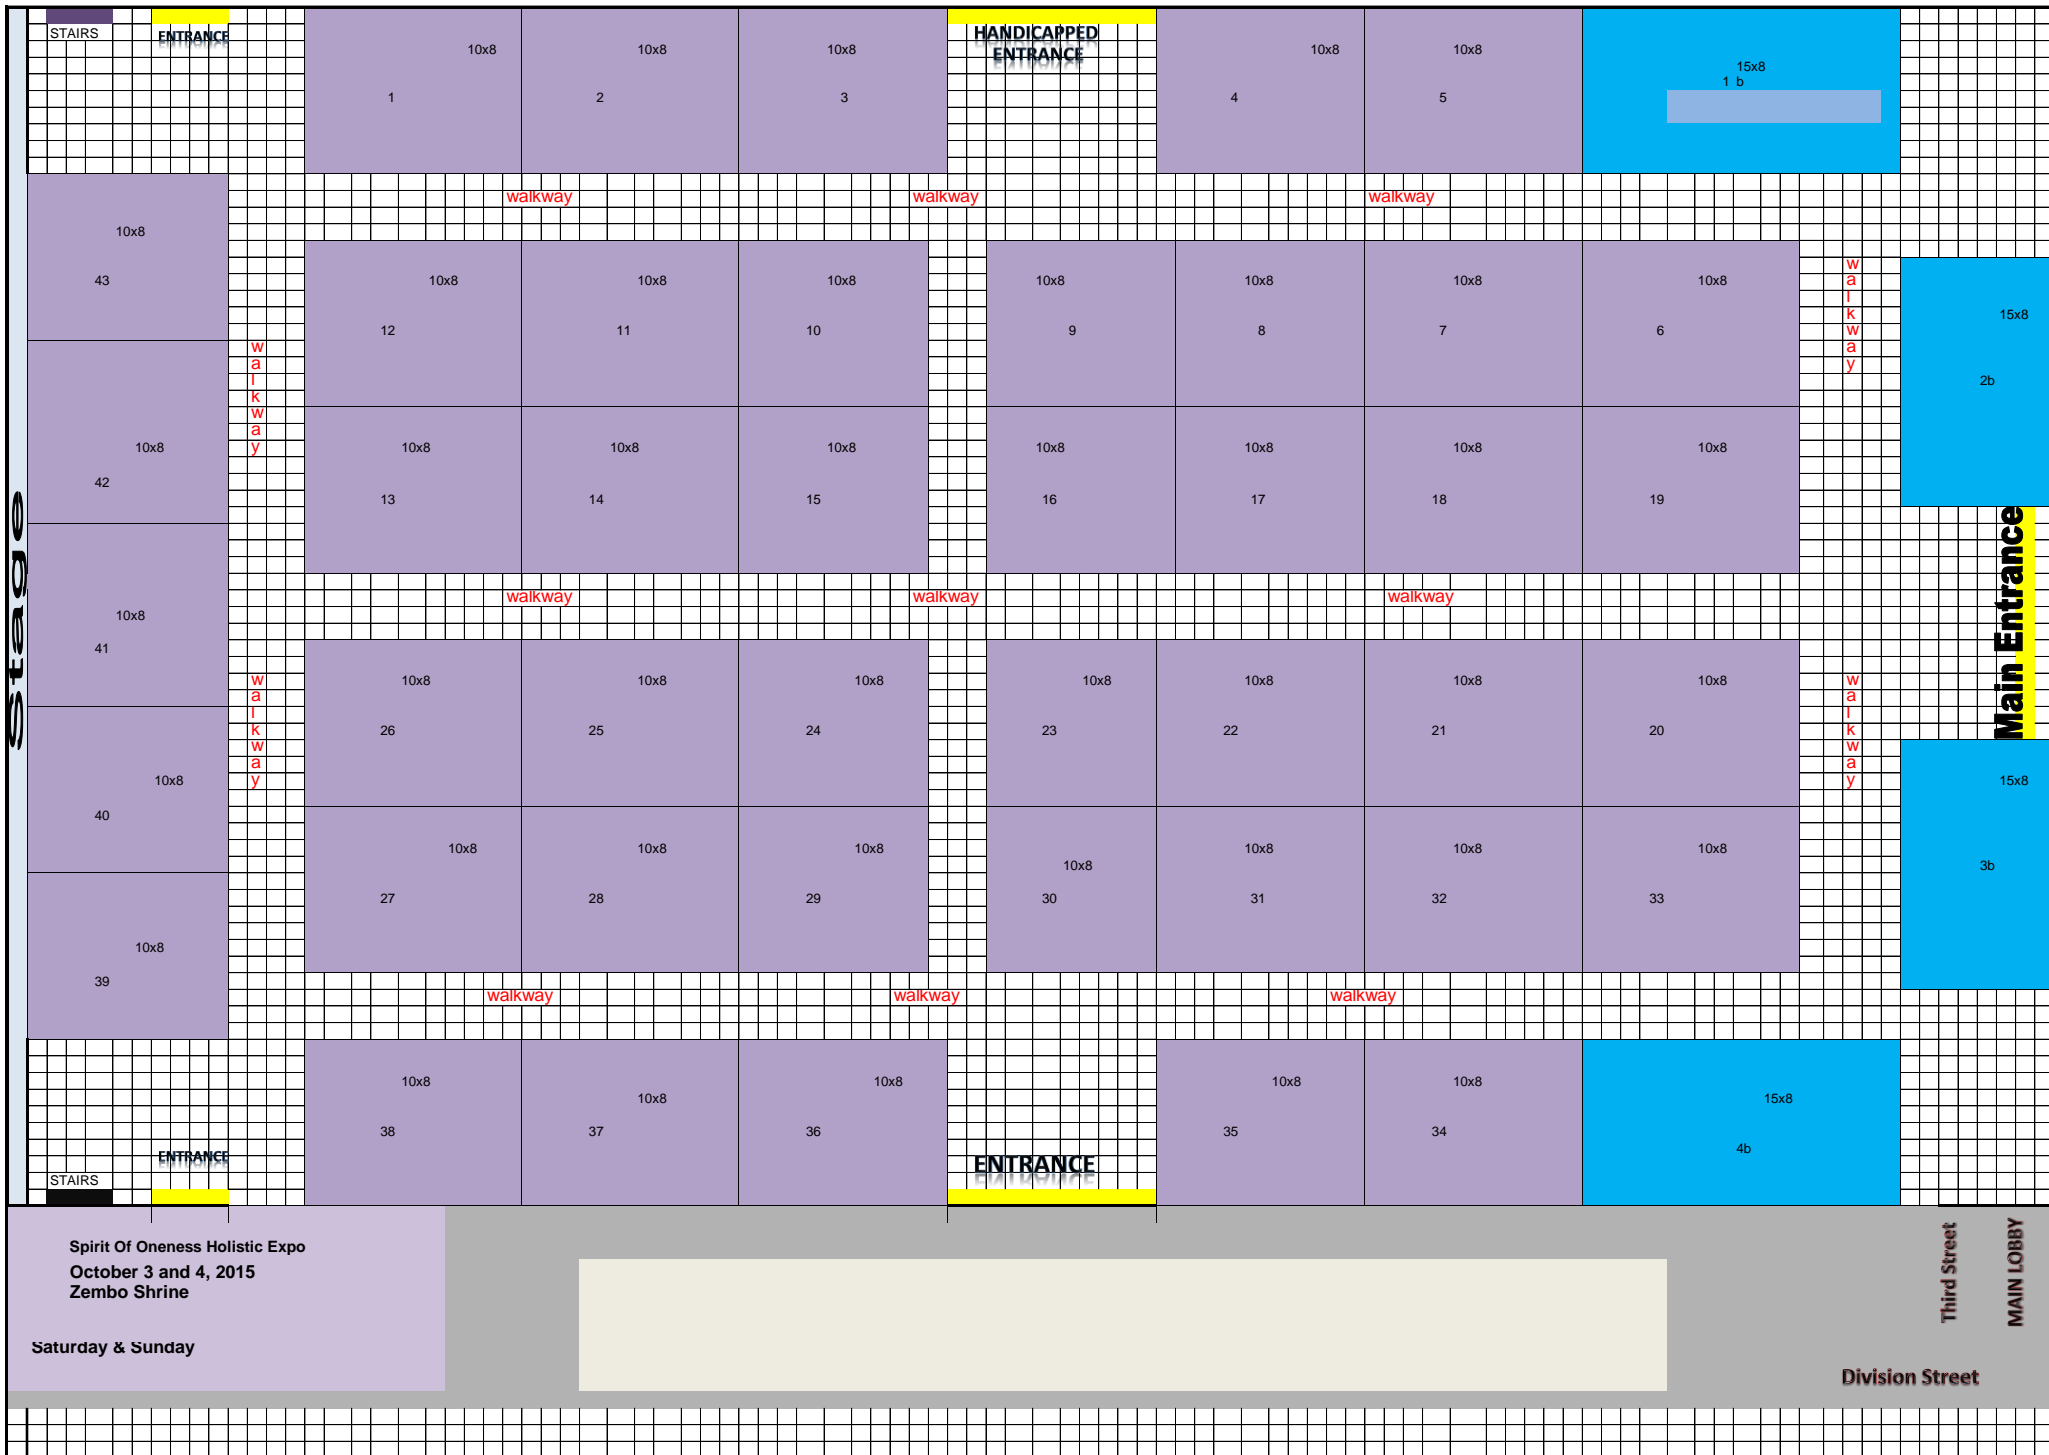

7,560 sq ft

Auditorium

72' X 105' ft

7,560 sq ft

Auditorium

72' X 105' ft